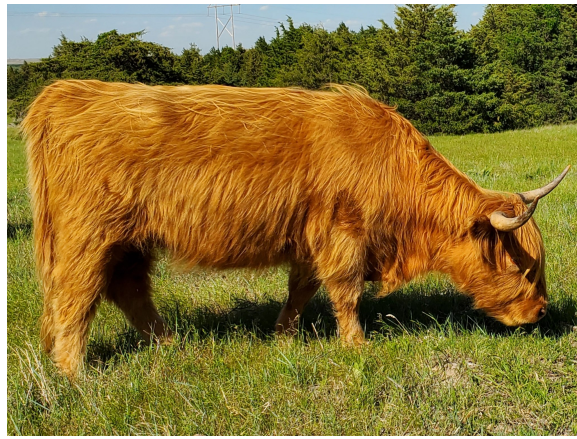

CBS Jaylyn (D)

Date of Birth: 10/12/2021
Registration 1: 64979
Owner: Lazy Vista Ranch

Courtesy of Lazy Vista Ranch

CBS Jaylyn came to us from Cobblestone Farms. She is a stylish, showy, but moderate framed heifer who has great feet and fluid movement. She is a very pretty heifer with near to perfect proportions. Super nice clean front end with good spring of rib. Her hip to pin is perfect and not too thickly muscled in the rear quarter, but adequate for a young feminine showy kind of heifer. She is bred to Finn of Flatland Farm for a 2025 fall calf. We are SUPER

CBS Jaylyn (D)

SFF Ruthless Legend (AI,D)

STR RUTHLESS GAME

SAMHACH BUIDHE OF BAIRNSLEY

STAR LAKE VICTORIA

Spring Flight Isis

SUNSET LIMITED EDITION (AI,D)

Spring Flight Empress